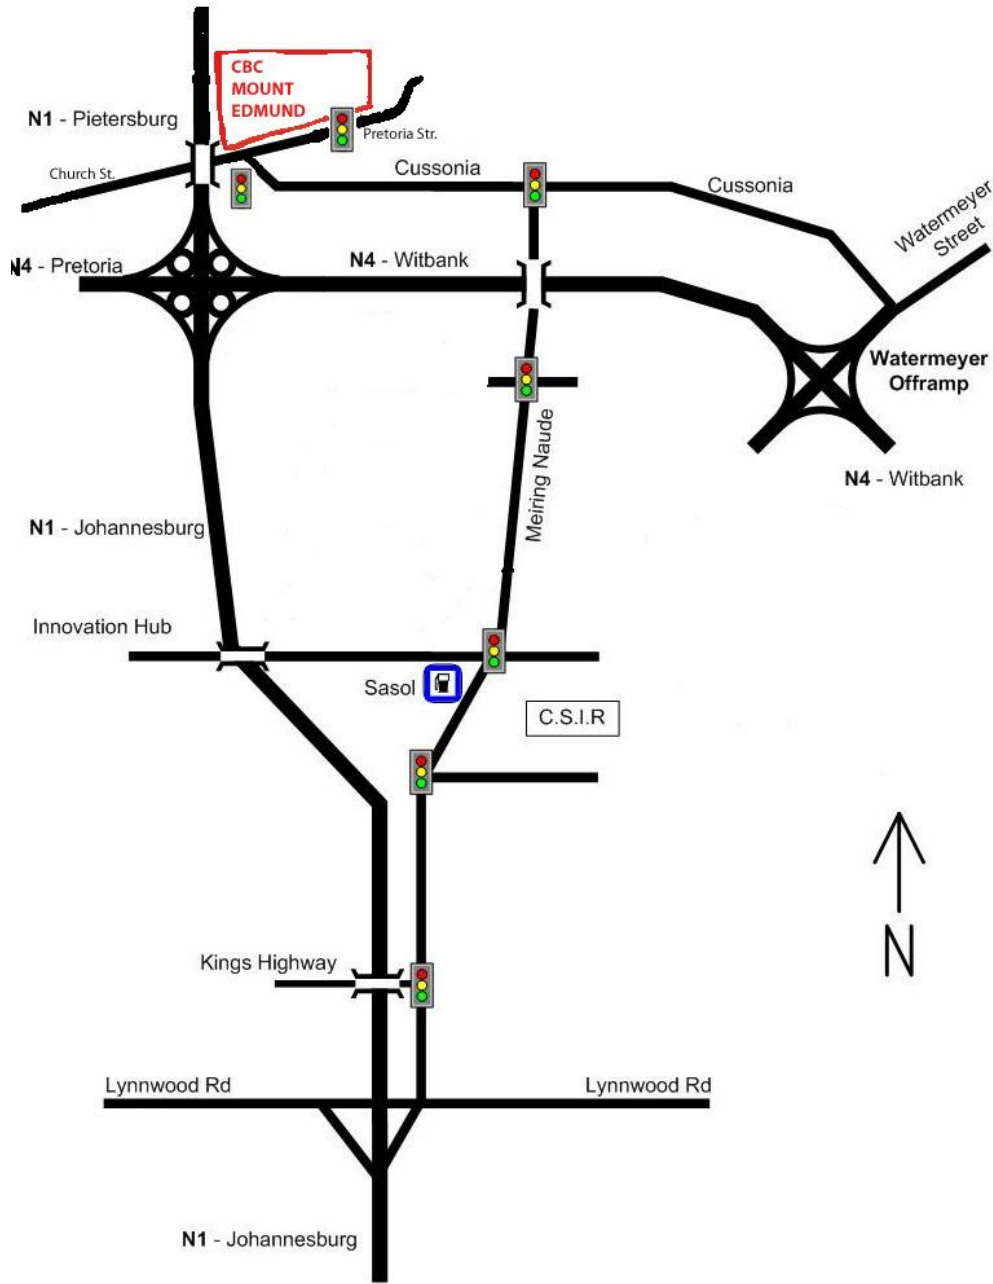

## CBC Mount Edmund Location Map

<p><b>FROM WITBANK:</b></p> <ul style="list-style-type: none"> <li>❖ Take the Lynburn/Watermeyer off Ramp and turn right, back over N4.</li> <li>❖ Turn left into Cussonia Avenue</li> <li>❖ Follow Cussonia Avenue past the Botanical Gardens.</li> <li>❖ Turn right into Pretoria Street.</li> <li>❖ School is on the left.</li> </ul>	<p><b>FROM MONTANA</b></p> <ul style="list-style-type: none"> <li>❖ Take the N1 South.</li> <li>❖ Take the Lynnwood Road off-ramp and turn left into Meiring Naude</li> <li>❖ At the T Junction turn left into Cussonia Avenue.</li> <li>❖ Turn right into Pretoria Street.</li> <li>❖ School is on the left.</li> </ul>	<p><b>FROM JOHANNESBURG:</b></p> <ul style="list-style-type: none"> <li>❖ Take the Lynnwood Road Off ramp and turn right, back over N1.</li> <li>❖ Turn left into Meiring Naude Drive.</li> <li>❖ At the T Junction turn left into Cussonia Avenue.</li> <li>❖ Turn right into Pretoria Street.</li> <li>❖ School is on the left.</li> </ul>
--	--	--

**GPS co-ordinates: S25° 44.143 E028° 16.187 Elevation: 1380m**